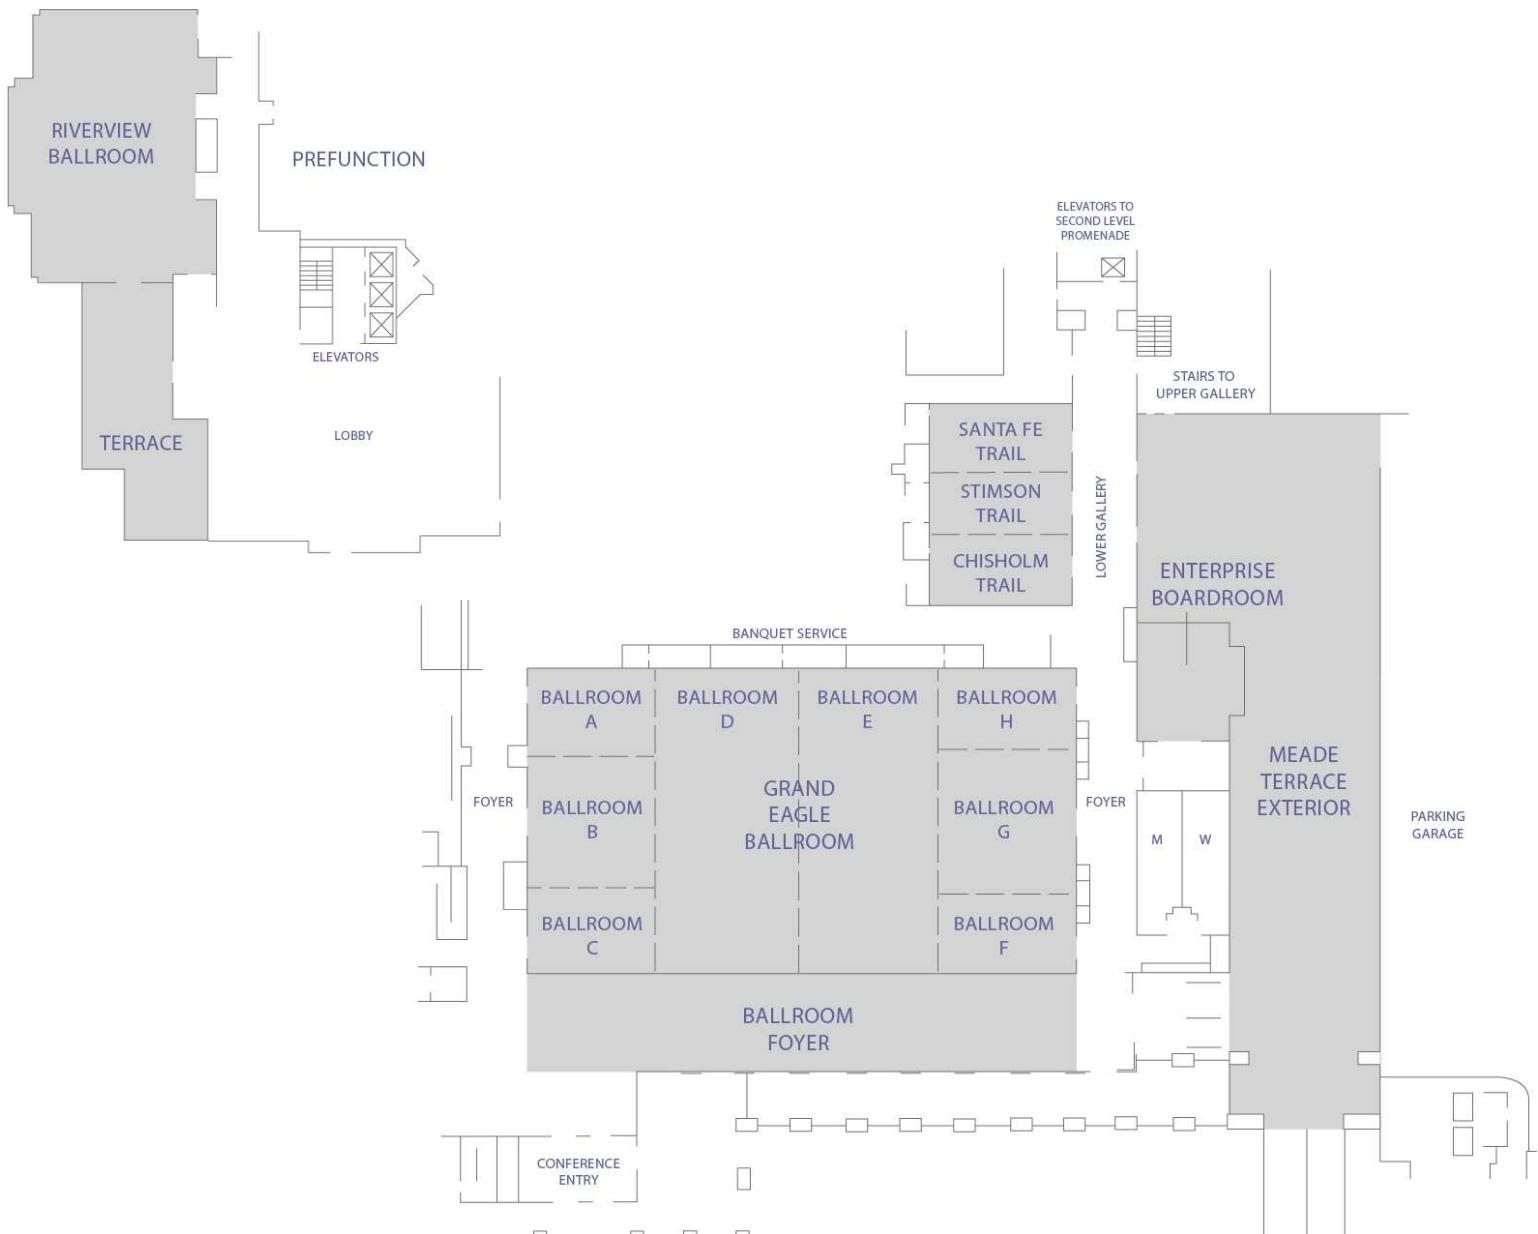

**FLOOR PLAN
LEVEL 1**