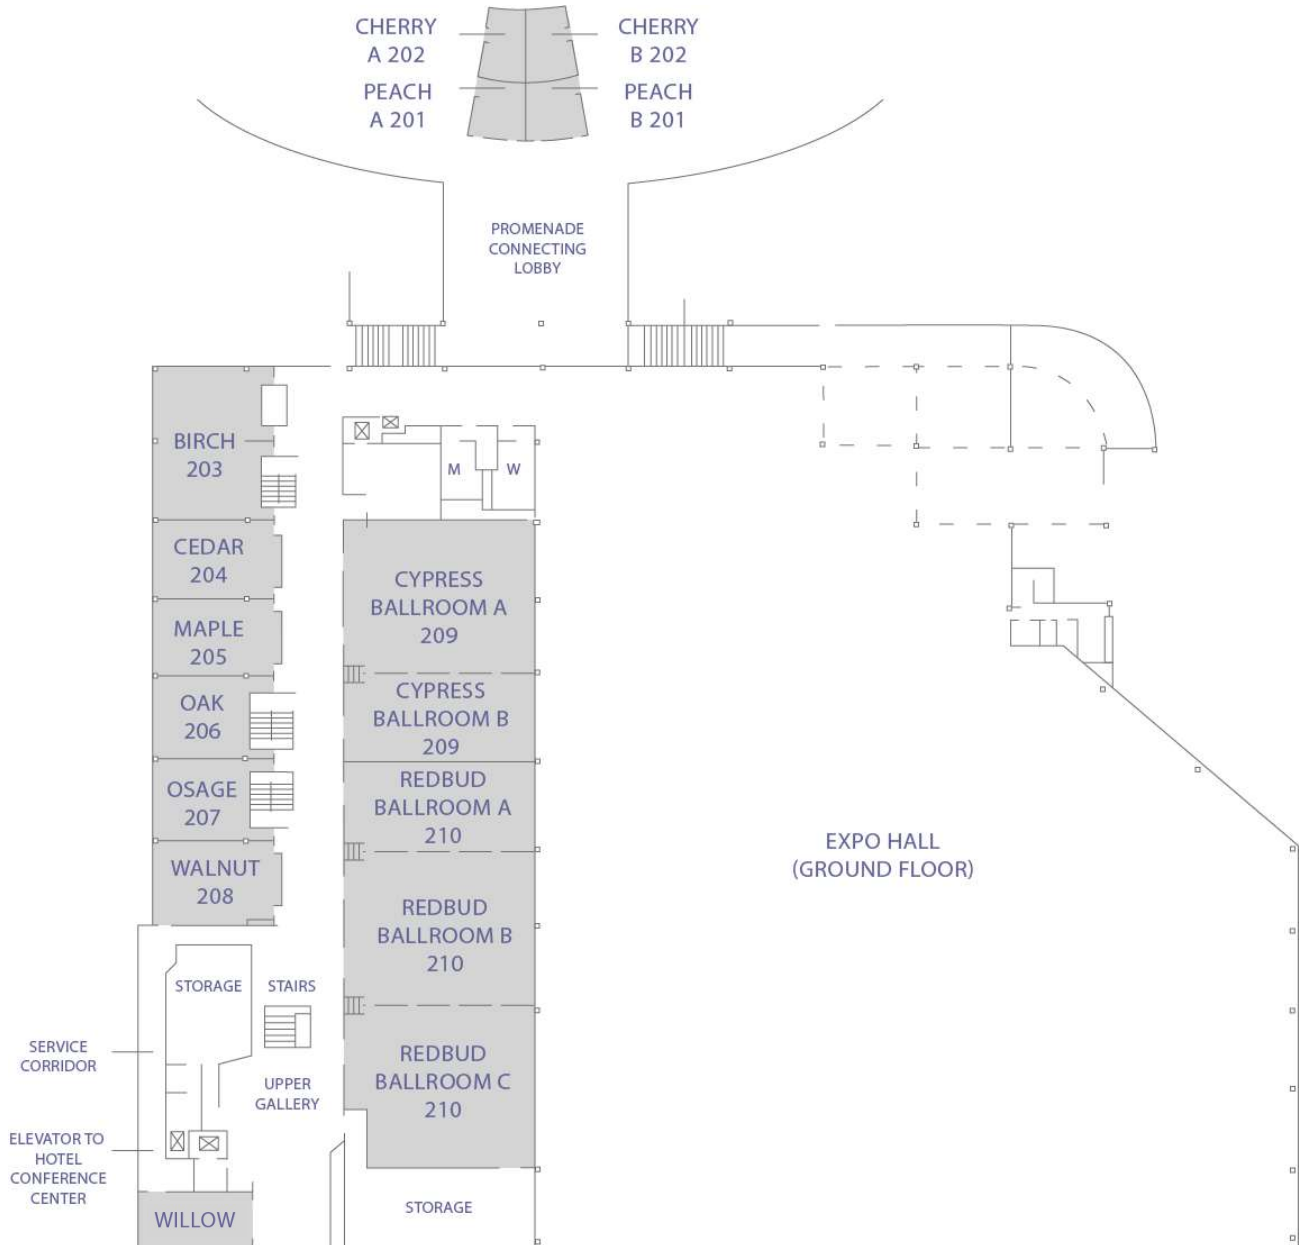

**HYATT REGENCY WICHITA**

400 W Waterman  
Wichita, KS 67202, USA  
+1 316 293 1234  
wichita.hyatt.com

**FLOOR PLAN  
LEVEL 1**

**HYATT REGENCY WICHITA**

400 W Waterman  
Wichita, KS 67202, USA  
+1 316 293 1234  
wichita.hyatt.com

**FLOOR PLAN**  
Century II Second Level Promenade Meeting Rooms

**HYATT REGENCY WICHITA**

400 W Waterman  
Wichita, KS 67202, USA  
+1 316 293 1234  
wichita.hyatt.com

**FLOOR PLAN**  
Century II Performing Arts & Convention Center